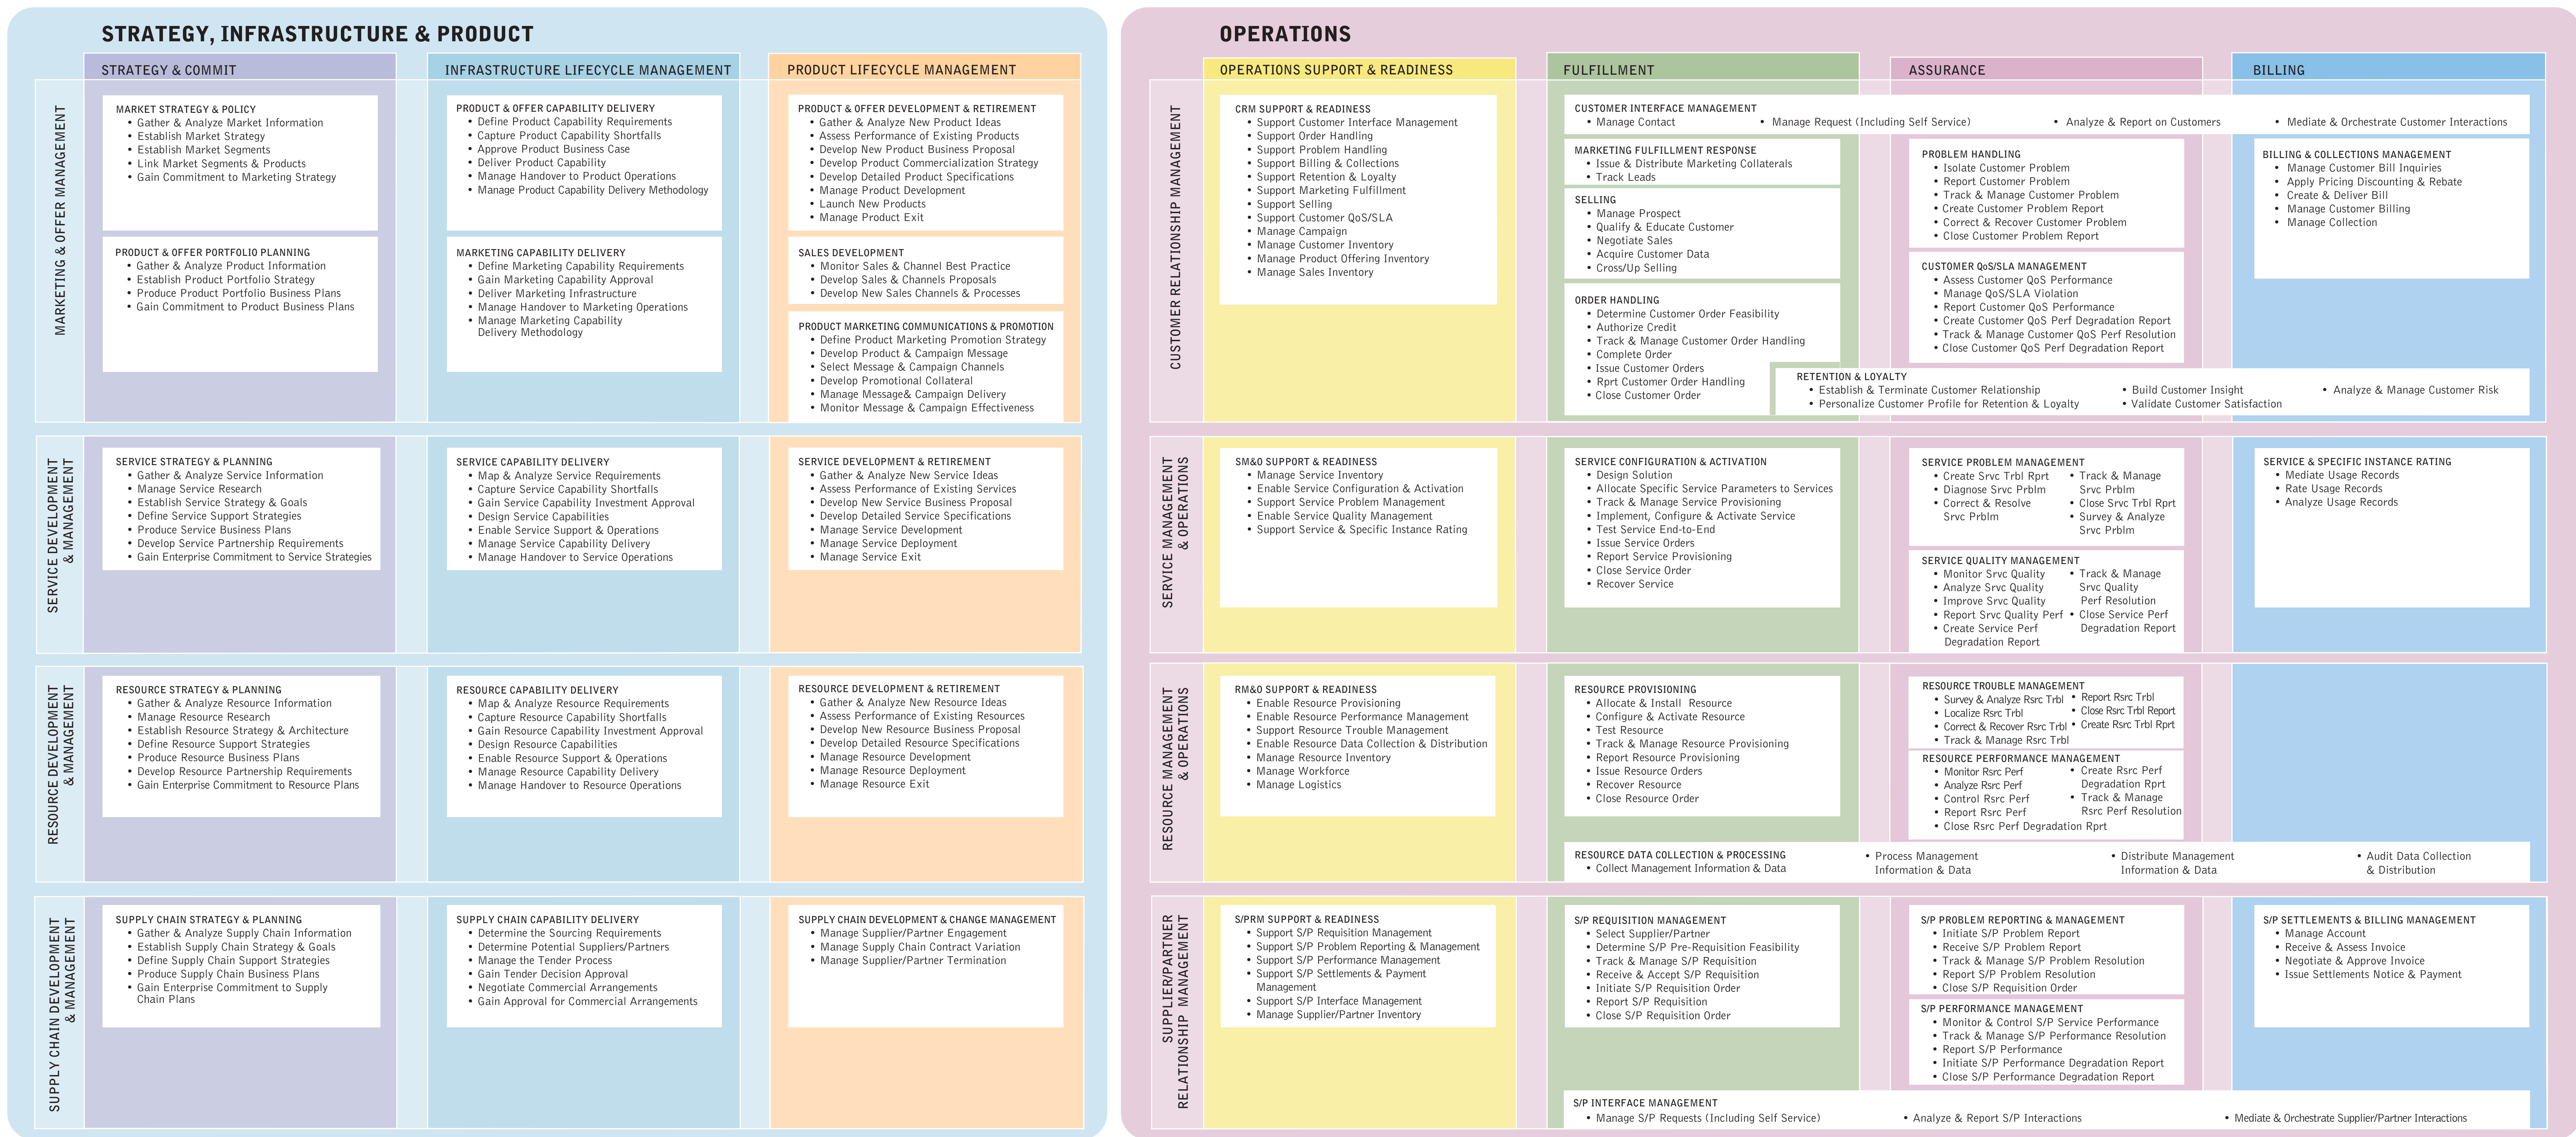

ENHANCED TELECOM OPERATIONS MAP® (eTOM) BUSINESS PROCESS FRAMEWORK RELEASE 6.0

ENTERPRISE MANAGEMENT